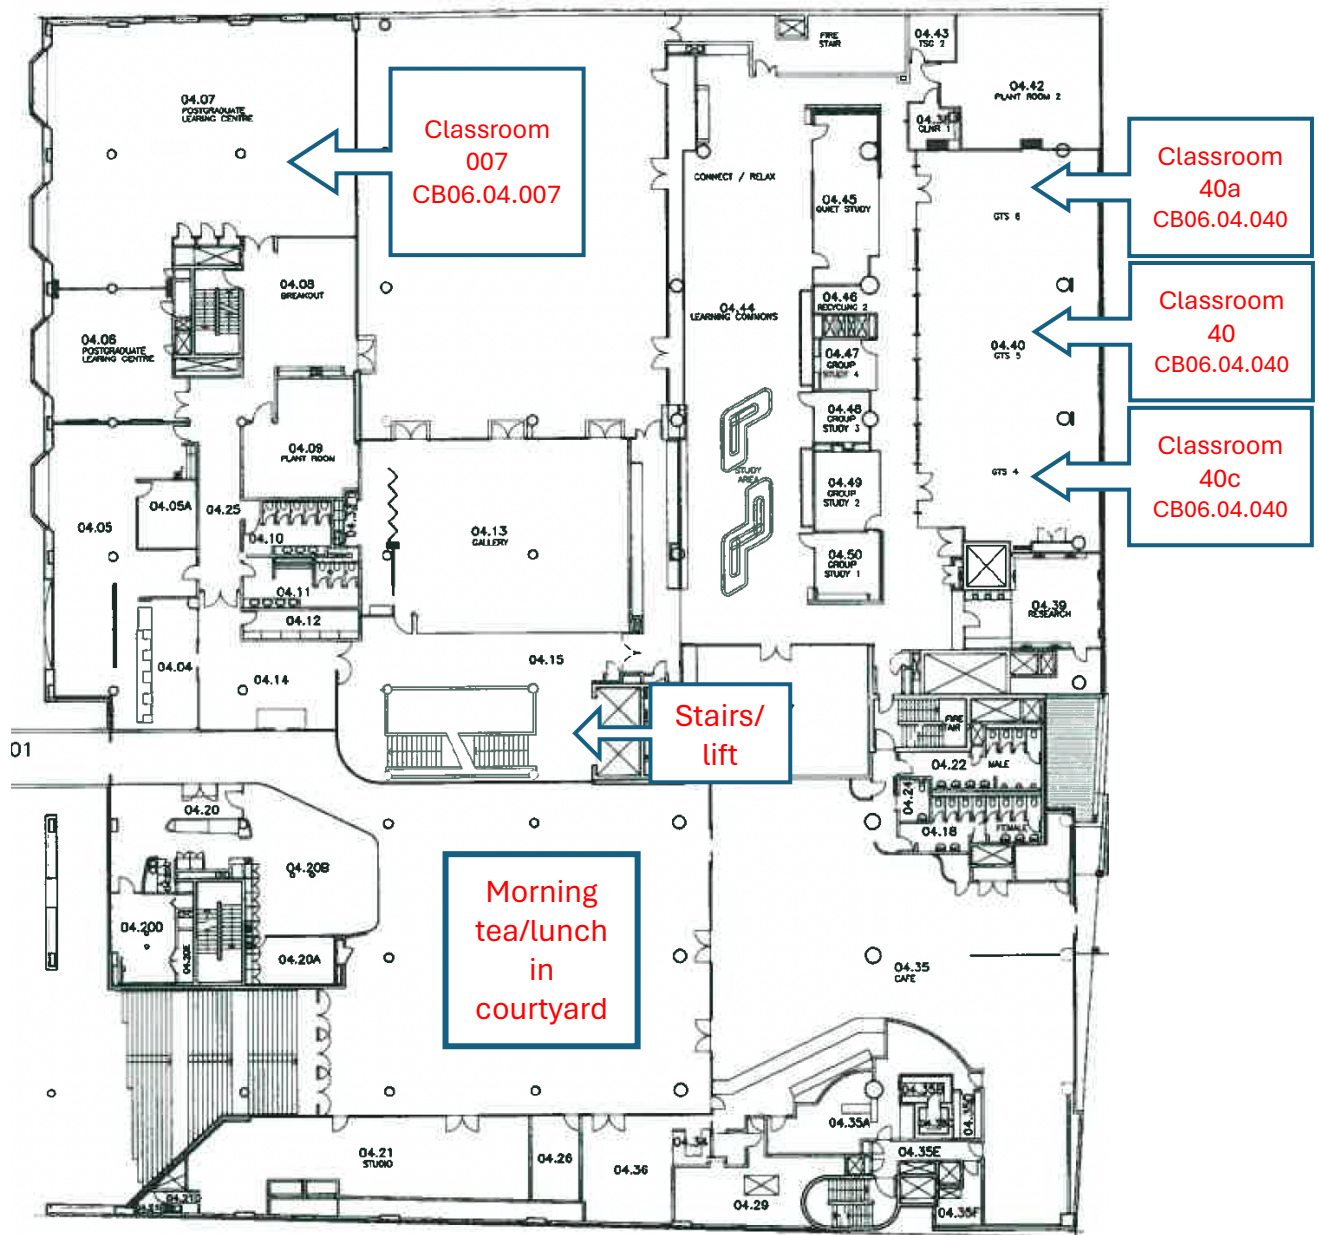

How to get to UTS

Level 3 Building 6 (enter via Harris Street)
702 Harris Street Ultimo Sydney

Easiest way is walking from Central station (if you are catching the train). Approx. 9 minutes.

Walk down Harris Street, you'll see the yellow sign near the overhead walkway bridge. At the yellow sign, turn right and come up the stairs to enter the building. There will be volunteers to help you.

On the next 3 pages are maps to help you find the rooms.
Level 3 is the level you enter on.

Level 3

Level 4

Level 6