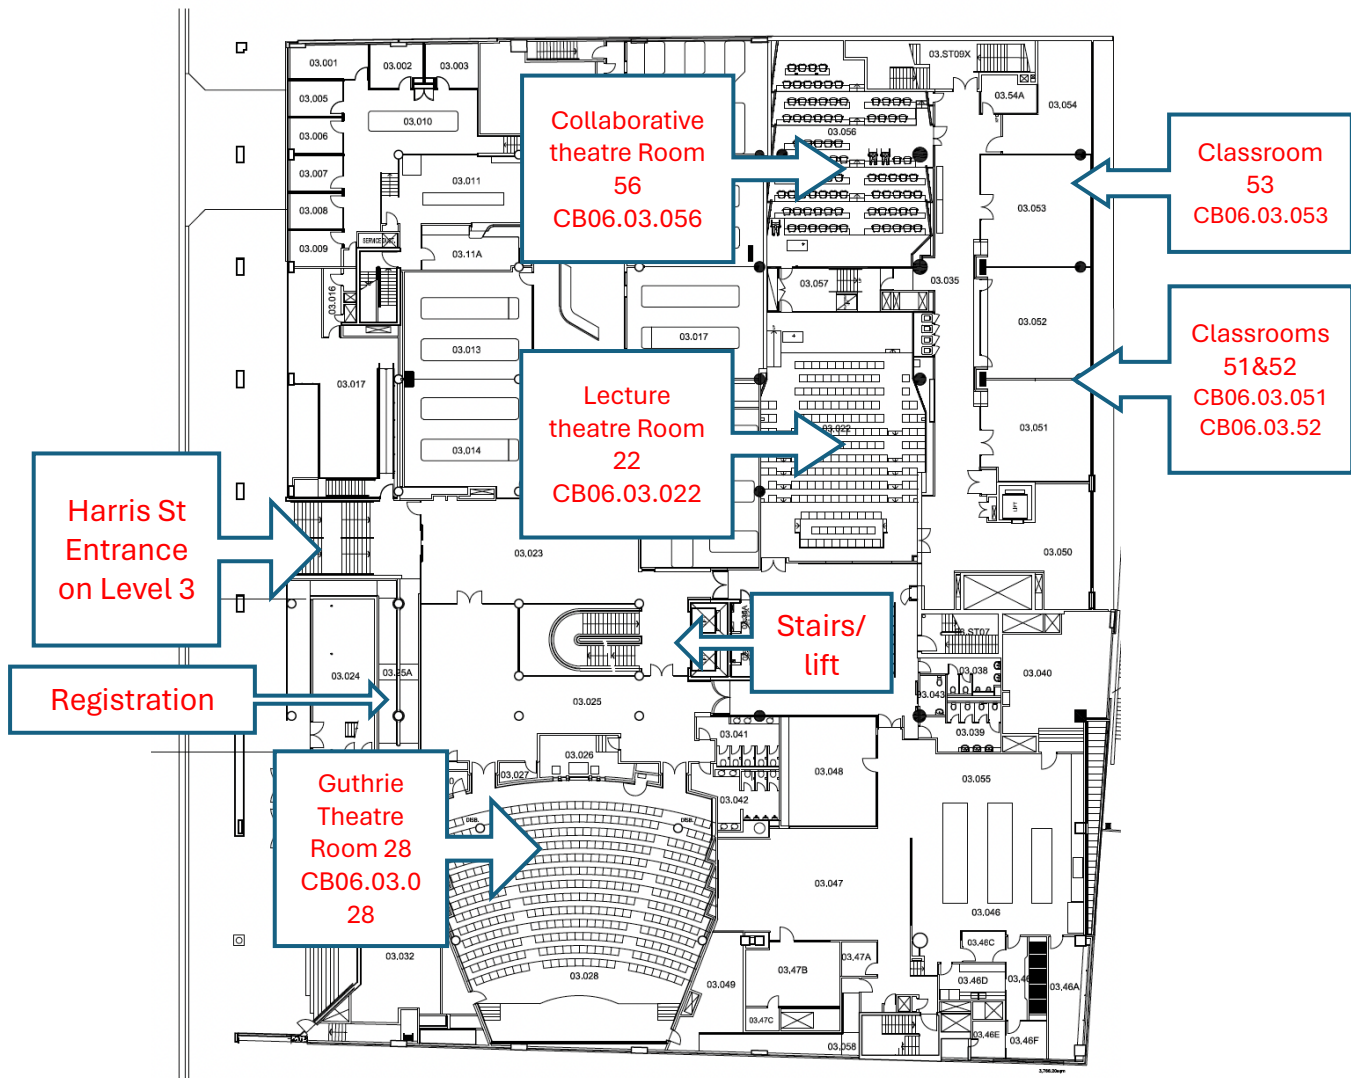

How to get to UTS

Level 3 Building 6 (enter via Harris Street)
702 Harris Street Ultimo Sydney

Easiest way is walking from Central station (if you are catching the train). Approx. 9 minutes.

Walk down Harris Street, you'll see the yellow sign near the overhead walkway bridge. At the yellow sign, turn right and come up the stairs to enter the building. There will be volunteers to help you.

On the next 3 pages are maps to help you find the rooms.
Level 3 is the level you enter on.

Level 3

Level 4

Level 6