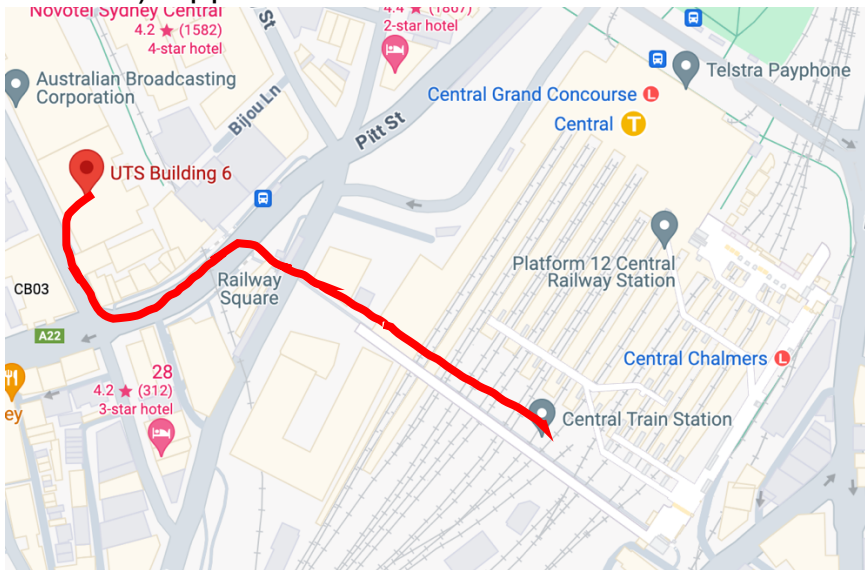

How to get to UTS

Level 3 Building 6 (enter via Harris Street)
702 Harris Street Ultimo Sydney

Easiest way is walking from Central station (if you are catching the train). Approx. 9 minutes.

Walk down Harris Street, you'll see the yellow sign near the overhead walkway bridge. At the yellow sign, turn right and come up the stairs to enter the building. There will be volunteers to help you.

On the next 3 pages are maps to help you find the rooms.
Level 3 is the level you enter on.

Level 3

Level 4

Level 6