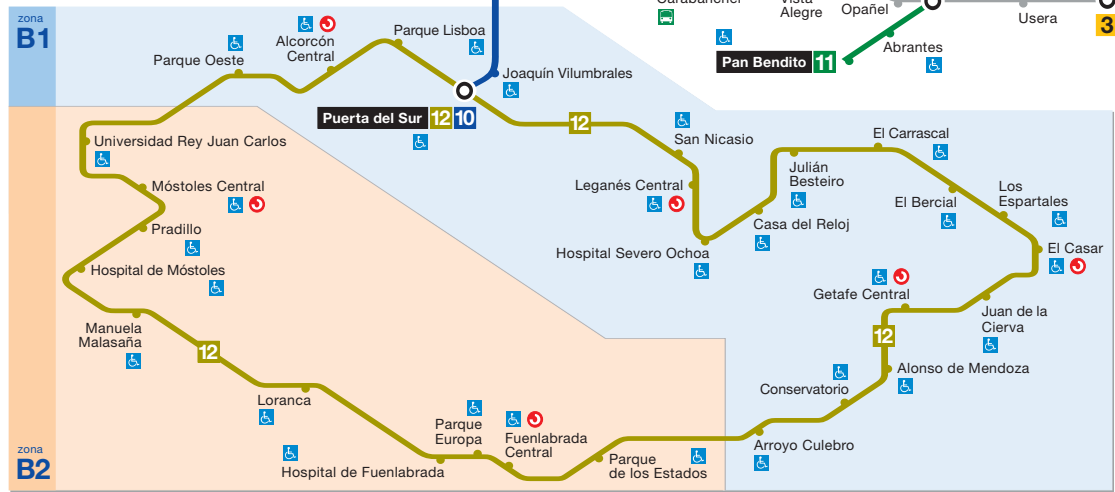

# symbols

- Change between subway lines
- Long Change between subway lines
- Station with restricted hours business
- Stations with access for handicapped people. Lift
- Entrance ramp
- Station of commuter trains Renfe
- Interurban bus station
- Madrid airport • Barajas

- Free park in the station
- Paying park in the station
- Customer Information Office
- Station closed for works
- Closed for works

zona B1 B2 B3

Change of fare only for monthly and annual season tickets and 10-trips-tickets

## MetroSur

zona B1

zona B2

**TFM**

zona B1	Rivas Urbanizaciones	
zona B2	Rivas Vaciamadrid	
zona B3	La Poveda	
	Arganda del Rey	

## Key to lines

- 1** Plaza de Castilla / Congosto
- 2** Ventas / Cuatros Caminos
- 3** Legazpi / Moncloa
- 4** Argüelles / Parque de Santa María
- 5** Canillejas / Casa de Campo
- 6** Circular
- 7** Las Musas / Pitis
- 8** Nuevos Ministerios / Barajas
- 9** Herrera Oria / Arganda del Rey
- 10** Fuencarral / Puerta del Sur
- 11** Plaza Elíptica / Pan Bendito
- 12** MetroSur
- R** Ópera / Príncipe Pío