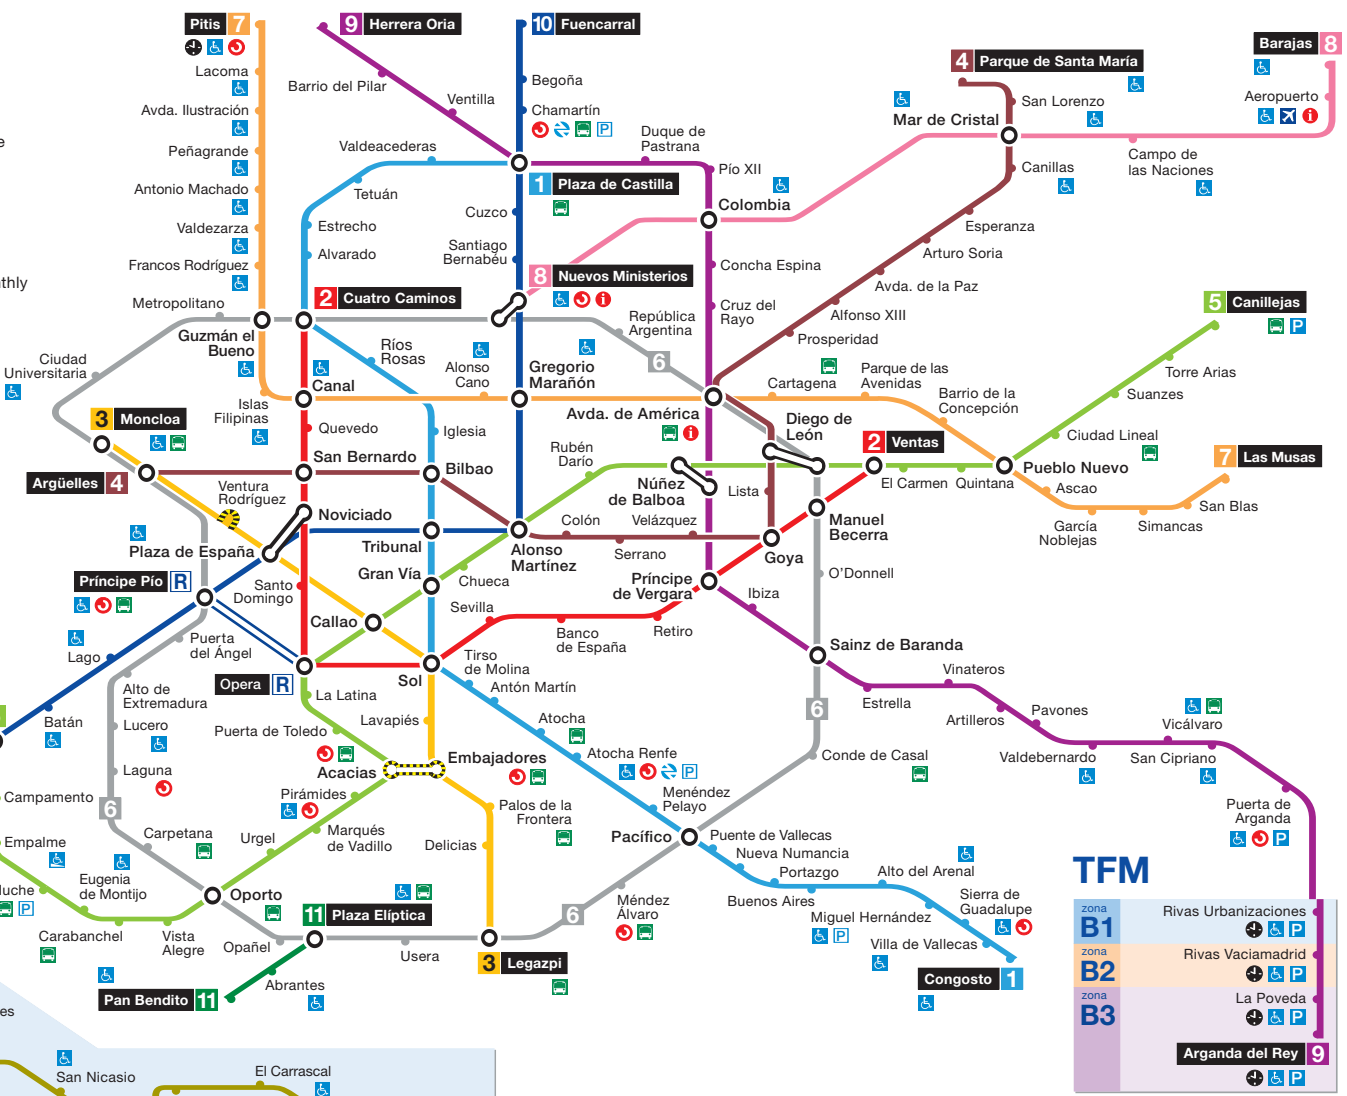

# symbols

- Change between subway lines
- Long Change between subway lines
- Station with restricted hours business
- Stations with access for handicapped people. Lift
- Entrance ramp
- Station of commuter trains Renfe
- Interurban bus station
- Madrid airport • Barajas

- Free park in the station
- Paying park in the station
- Customer Information Office
- Station closed for works
- Closed for works

zona B1 B2 B3

Change of fare only for monthly and annual season tickets and 10-trips-tickets

## MetroSur

zona B1

zona B2

**TFM**

zona B1	Rivas Urbanizaciones	
zona B2	Rivas Vaciamadrid	
zona B3	La Poveda	
	Arganda del Rey	

## Key to lines

- 1** Plaza de Castilla / Congosto
- 2** Ventas / Cuatros Caminos
- 3** Legazpi / Moncloa
- 4** Argüelles / Parque de Santa María
- 5** Canillejas / Casa de Campo
- 6** Circular
- 7** Las Musas / Pitis
- 8** Nuevos Ministerios / Barajas
- 9** Herrera Oria / Arganda del Rey
- 10** Fuencarral / Puerta del Sur
- 11** Plaza Elíptica / Pan Bendito
- 12** MetroSur
- R** Ópera / Príncipe Pío